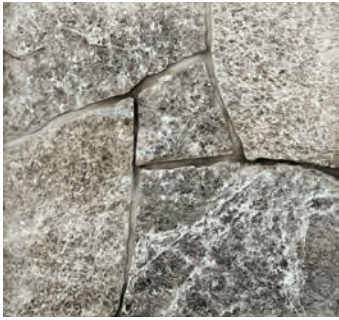

rock harbor®

sunset ridge™

southport®

spring lake®

westchester tan®

corner

90° corners available in all shapes and colors. 3" return min.

Thickness: 3/4" to 1 1/2"
 Height: 1" - 4"
 Length: 6"± - 12"±
 Weight: Less than 15 lbs per SF
 Flats sold per square foot
 Corners sold per linear foot

Stones in photos have been field-trimmed. Depending on preference, more or less trimming may be required to achieve desired look.

mosaic.

getrstone.com

barnegat blend®

beachwood®

carmel hill®

country fieldstone

barnegat blend®

beachwood®

carmel hill®

country fieldstone

hidden cove™

island brook®

mystic®

nantucket blue®