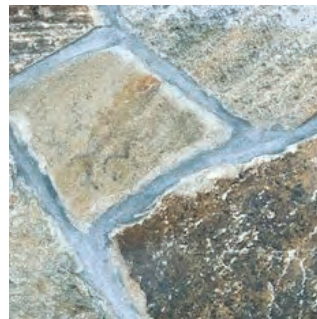

hidden cove™

island brook®

mystic®

nantucket blue®

newport™

north shore®

old new england®

pa fieldstone

rock harbor®

sunset ridge™

southport®

spring lake®

westchester tan®

corner

90° corners available in all shapes and colors. 3" return min.

Thickness: 3/4" to 1 1/2"