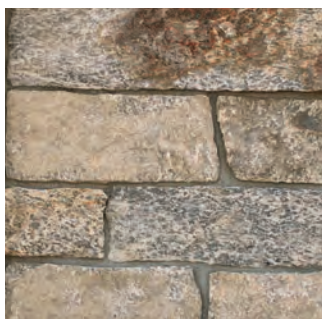

rock harbor®

sunset ridge™

southport®

spring lake®

westchester tan®

corner

90° corners available in all shapes and colors. 3" return min.

Thickness: 3/4" to 1 1/2"