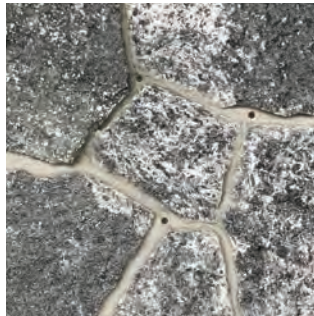

nantucket blue®