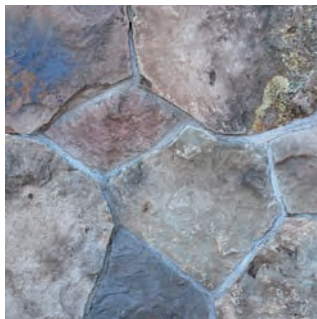

hidden cove™

island brook®

mystic®

nantucket blue®

newport™

north shore®

old new england®

pa fieldstone

rock harbor®

sunset ridge™

southport®

spring lake®

westchester tan®

corner

90° corners available in all shapes and colors. 3" return min.

Thickness: 3/4" to 1 1/2"